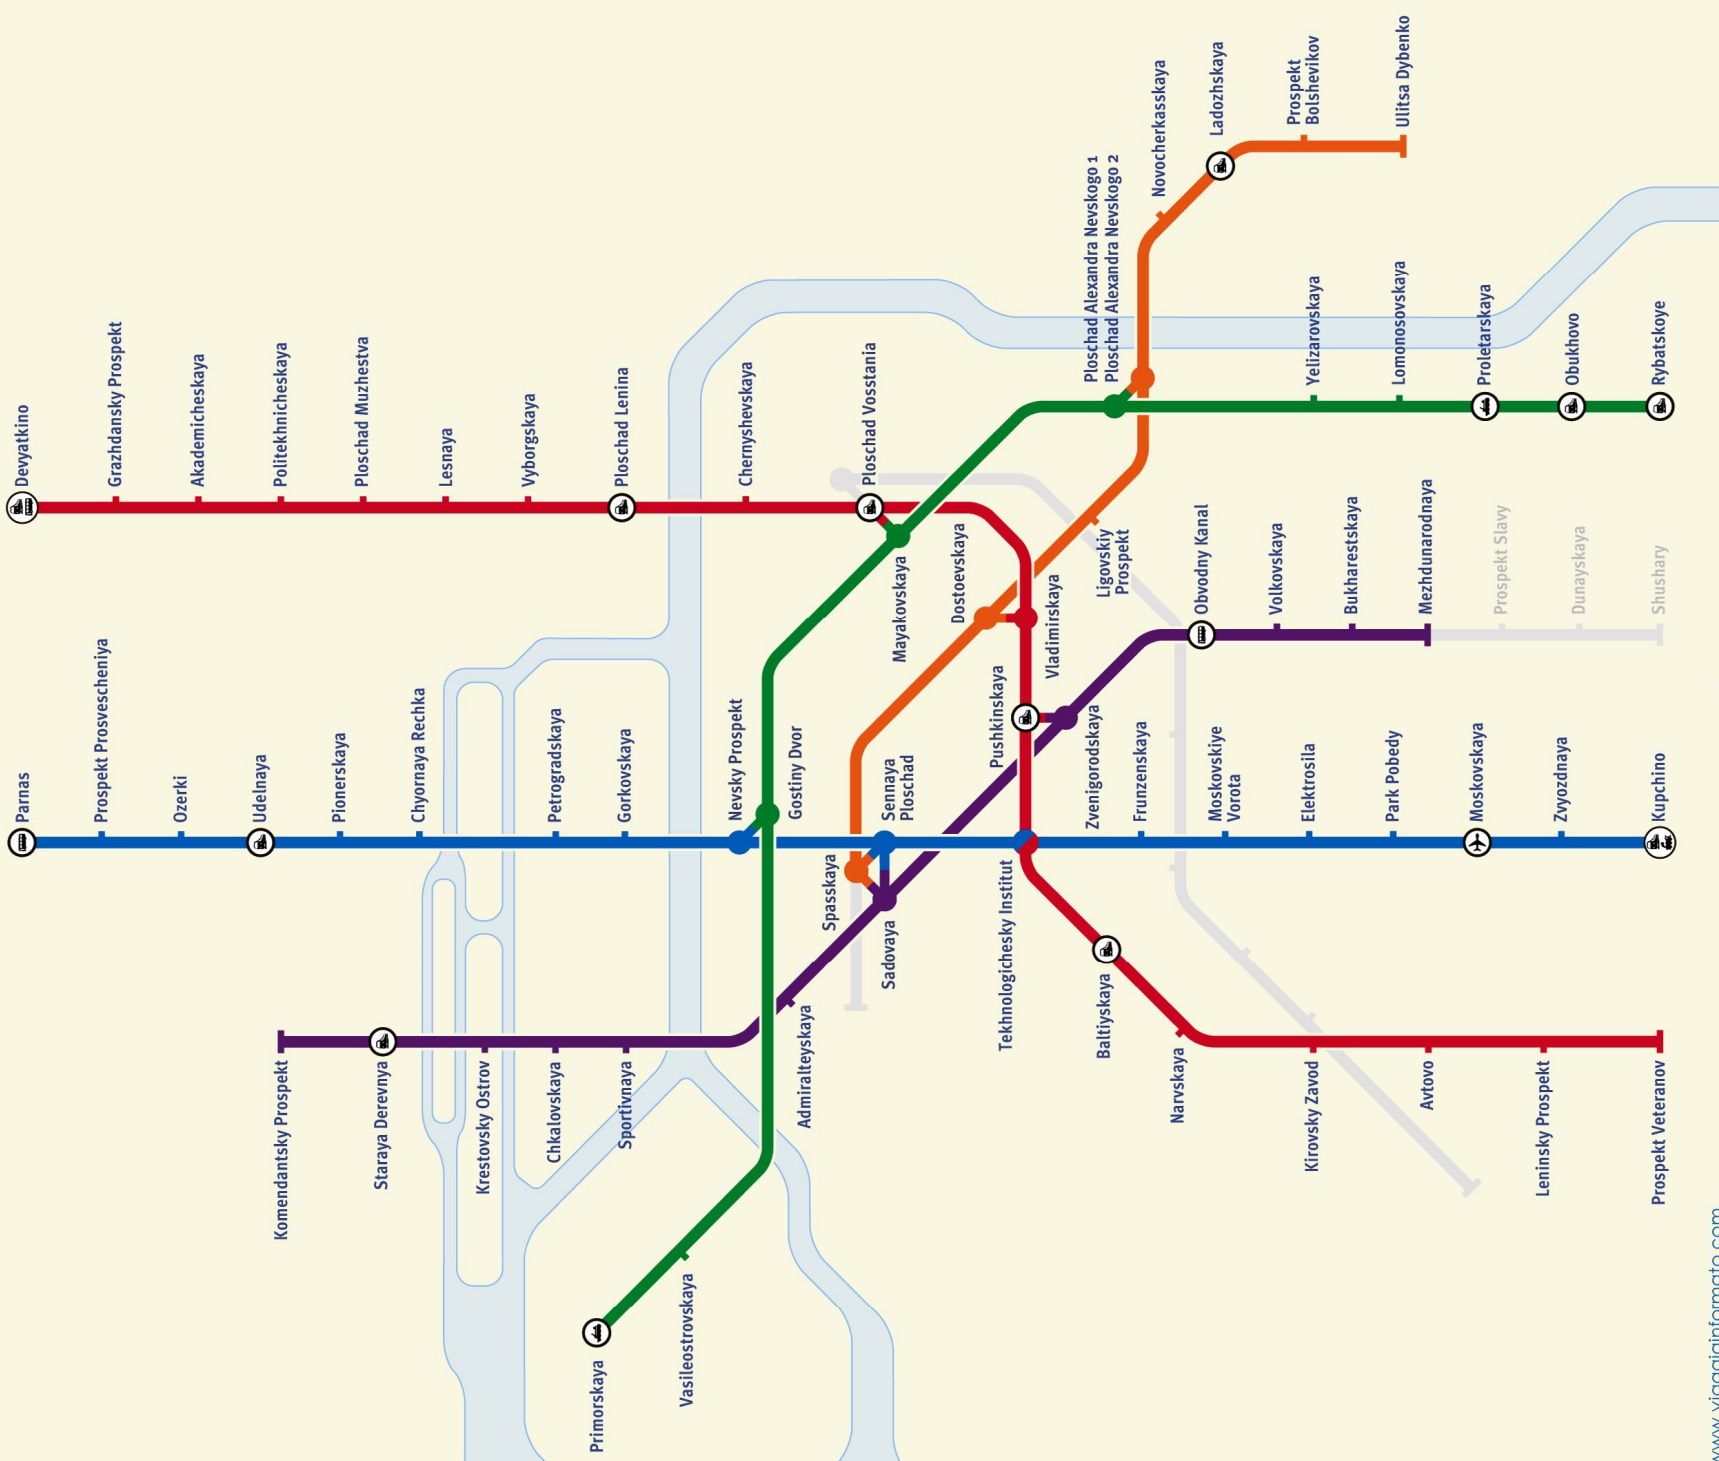

Saint Petersburg Metro

Legend

- █ Kirovsko-Vyborgskaya Line (Line 1)
- █ Moskovsko-Petrogradskaya Line (Line 2)
- █ Nevsko-Vasileostrovskaya Line (Line 3)
- █ Pravoberezhnaya Line (Line 4)
- █ Frunzensko-Primorskaya Line (Line 5)
- █ Future lines
- Interchange stations
- Cross-platform interchange stations
- Cross-platform interchange stations
- Railway stations
- Children's railway
- Bus terminals
- Sea and river ports
- Bus to Airport